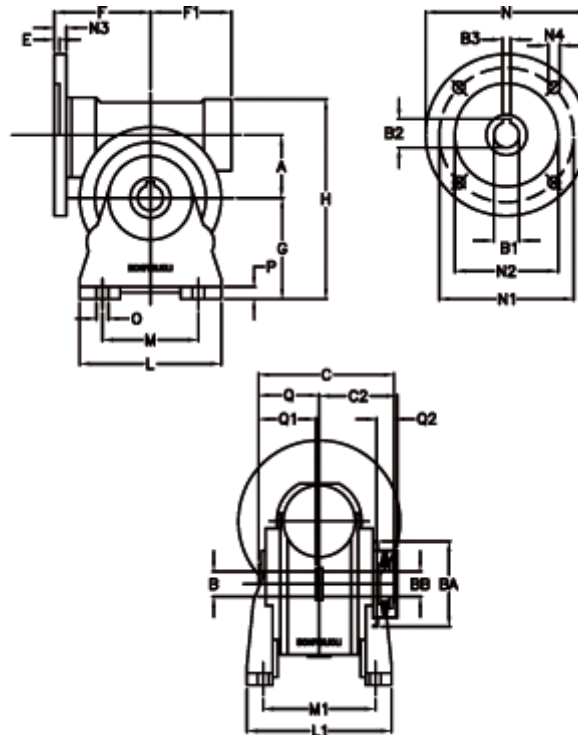

Article number: 390204404622336

Description: Worm Gear with Torque Limiter
VF 44-L2-A-46-P63B14

Measures

a = 44.60	C2 = 48	L1 = 98.0	O = 8.5
B = 18	Description = VF 44A-xx-63B14	m = 52	P = 10
B1 E7 = 11	E = 2.0	M1 = 81.0	Q = 32.0
B2 = 12.8	F = 65	N = 90	Q1 = 32
B3 H9 = 4	F1 = 54	N1 = 75	Q2 = 12
BA = 40	g = 72	N2 = 60	
BB H7 = 11	H = 143	N3 = 8.0	
C = 79	L = 90	N4 = 5,5	